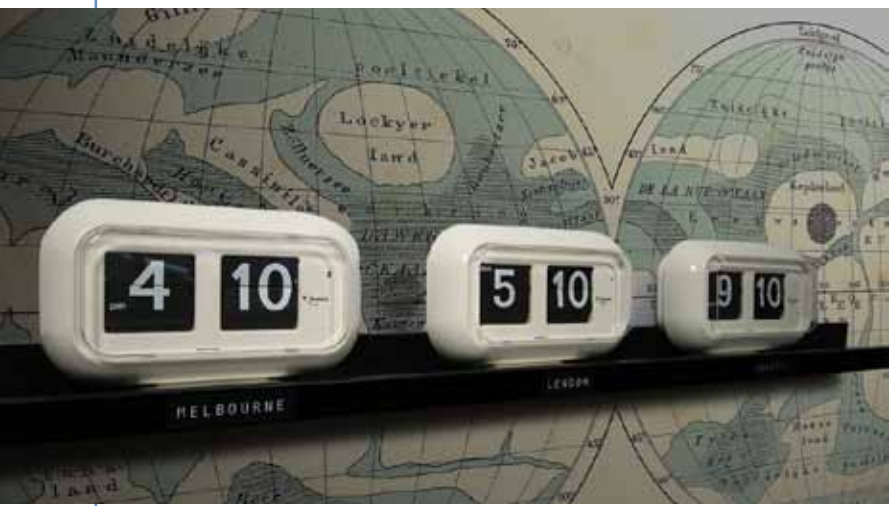

Digital Clock with 35mm numerals

CODE QT35

Compact digital “flip-card” clock with 35mm numerals, easily viewed from 15 metres. German quartz movement. Option of 12 or 24hr models

Width 230 x Height 138 x Depth 80mm
Battery 1 x C (included)

$159.50