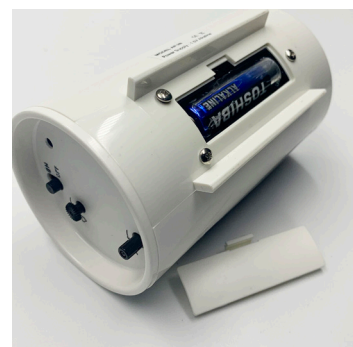

CODE: AP28

Cylinder Alarm Clock

SPECIFICATIONS:

- WIDTH 118 mm
- HEIGHT 70 mm
- DEPTH 72 mm
- WEIGHT 230g
- BATTERY SIZE 1 x AA (included)
- ACCURACY 1.5sec/month between 20°C to 25°C
- 12 MONTHS PARTS AND LABOUR WARRANTY

This compact cylinder flip-card alarm clock is ideal for desktop or bedside. The flip cards display 12 hours with an AM/PM indicator. Easily viewed up to 10 metres.

The alarm is set by a small wheel on the right-hand side of the clock. On/off switch to control the alarm.

Manufactured from injection molded ABS impact resistant thermo-plastic with a curved clear acrylic lens. Clock operates with a reliable quality quartz German movement.

Available in 5 colours

AP28-WHITE

AP28-YELLOW