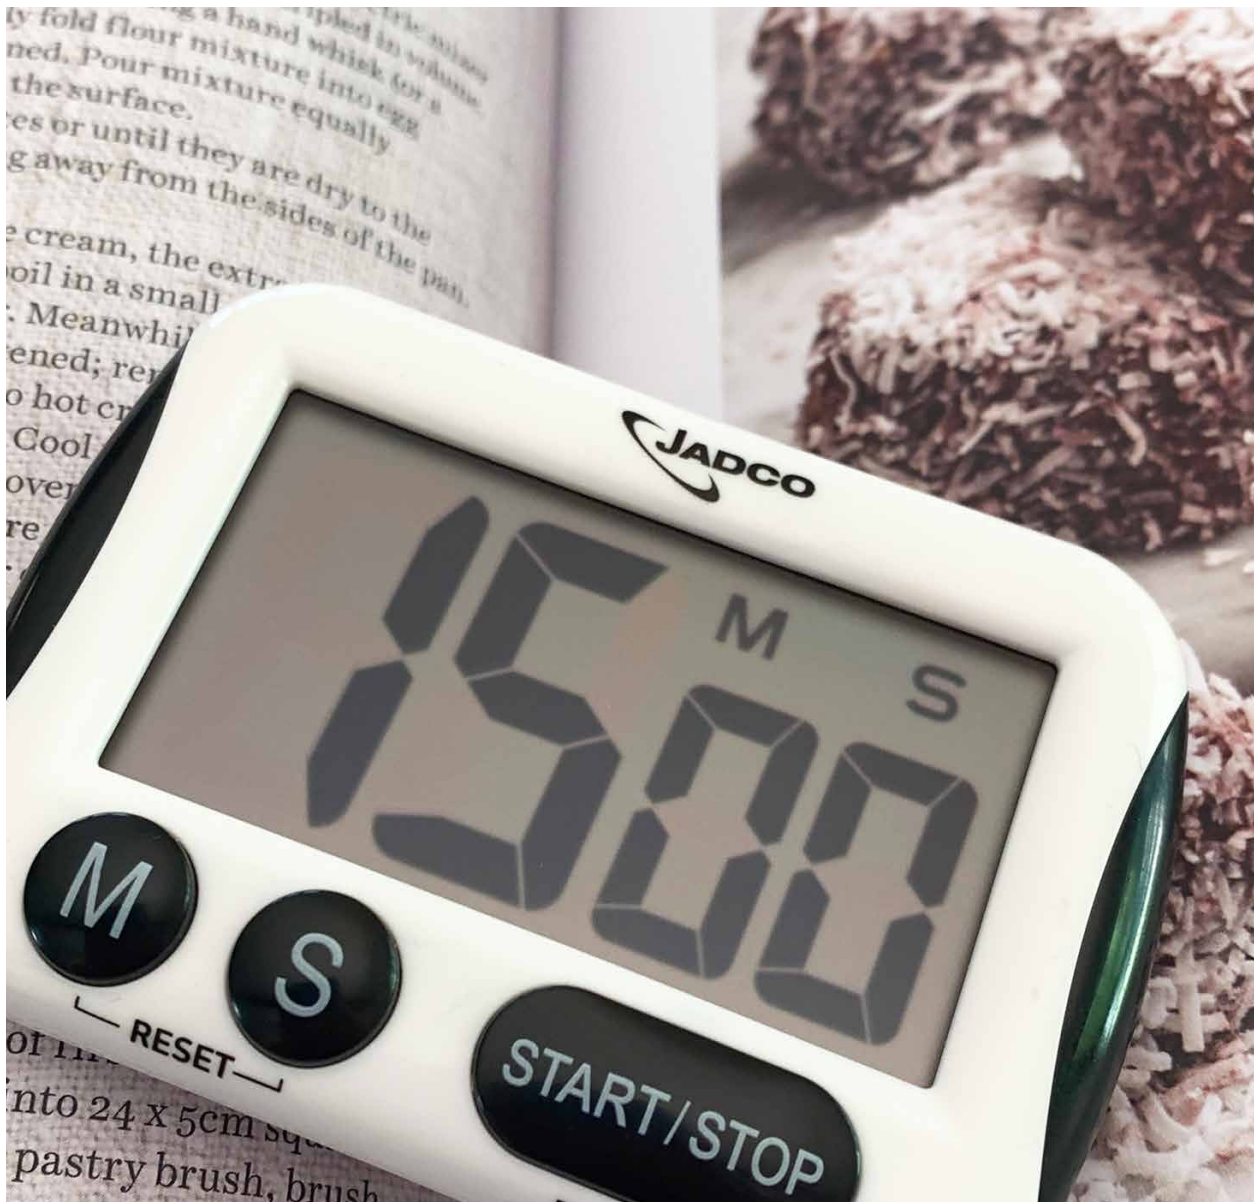

BQ100

ELECTRONIC CLOCKS/TIMERS

Digital timer applications range from cooking and workouts to presentations, scientific experiments and school exams. These electronic devices count up or count down with numerical accuracy. The user-friendly interface with customizable settings and alerts make for precise and efficient measuring of time.